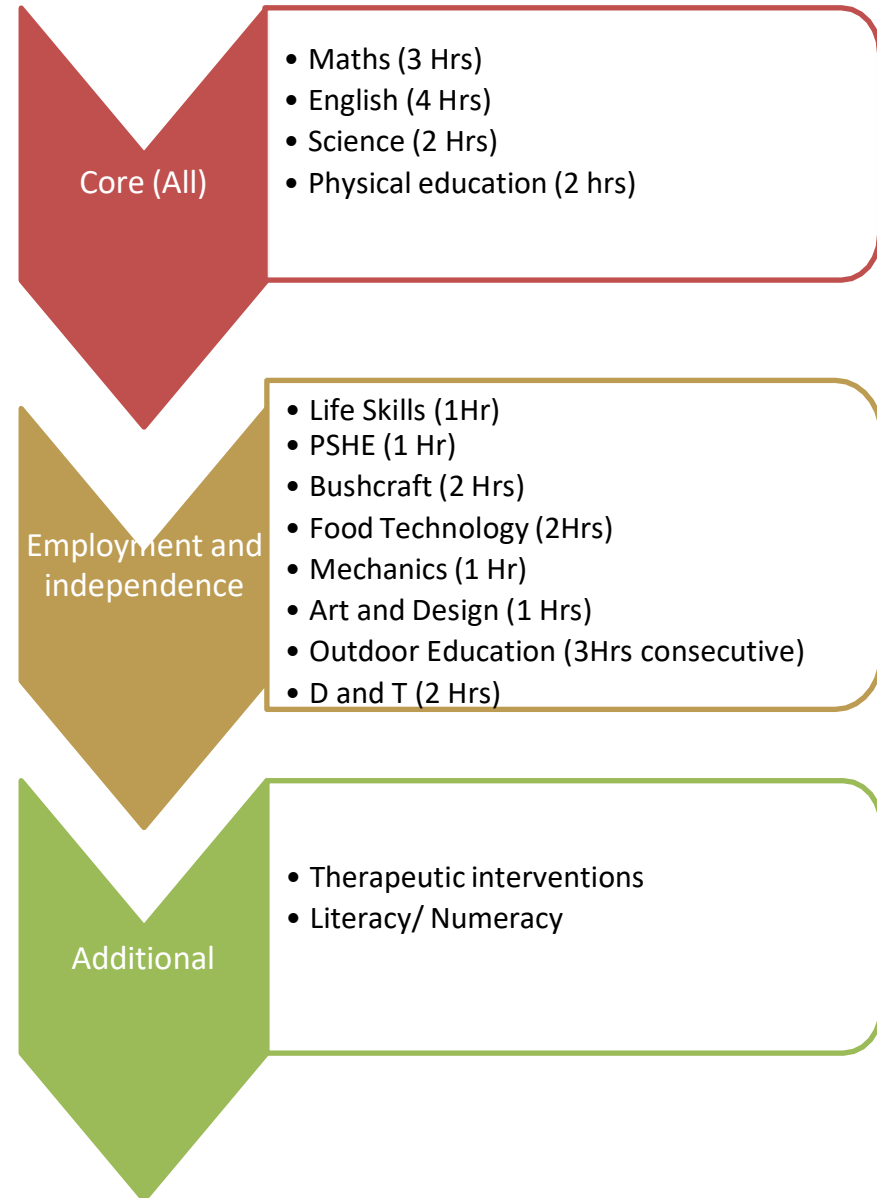

**Wendover Garden View Transition
phase curriculum (Y7 & Y8)**

**Wendover Garden View Transition
curriculum Y9**

The qualifications available to study are as follows;

Subject	GCSE or equivalent qualification	Entry level or equivalent
Science	Cambridge iGCSE combined science	AQA Entry Level certificate (L1 – L3)
Maths	Cambridge iGCSE	Edexcel Maths award in number & measure (L1 & L2), AQA Entry Level Certificate
English	Cambridge iGCSE English Language	AQA Step up to English awards, Bronze (EL1), silver (EL2) and Gold (EL3).
Art and Design	Edexcel GCSE, Btec Art and design Practice Level 1 and Level 2	
PE	Edexcel GCSE	Sports leaders L1/ L2
Mechanics		IMI entry level 3
Food Technology	Btec Home cooking level 1 and Level 2	
Duke of Edinburgh	Gold, Silver and Bronze award	
iTech	IT users Btec Level 1 and Level 2	IT users Btec entry level award