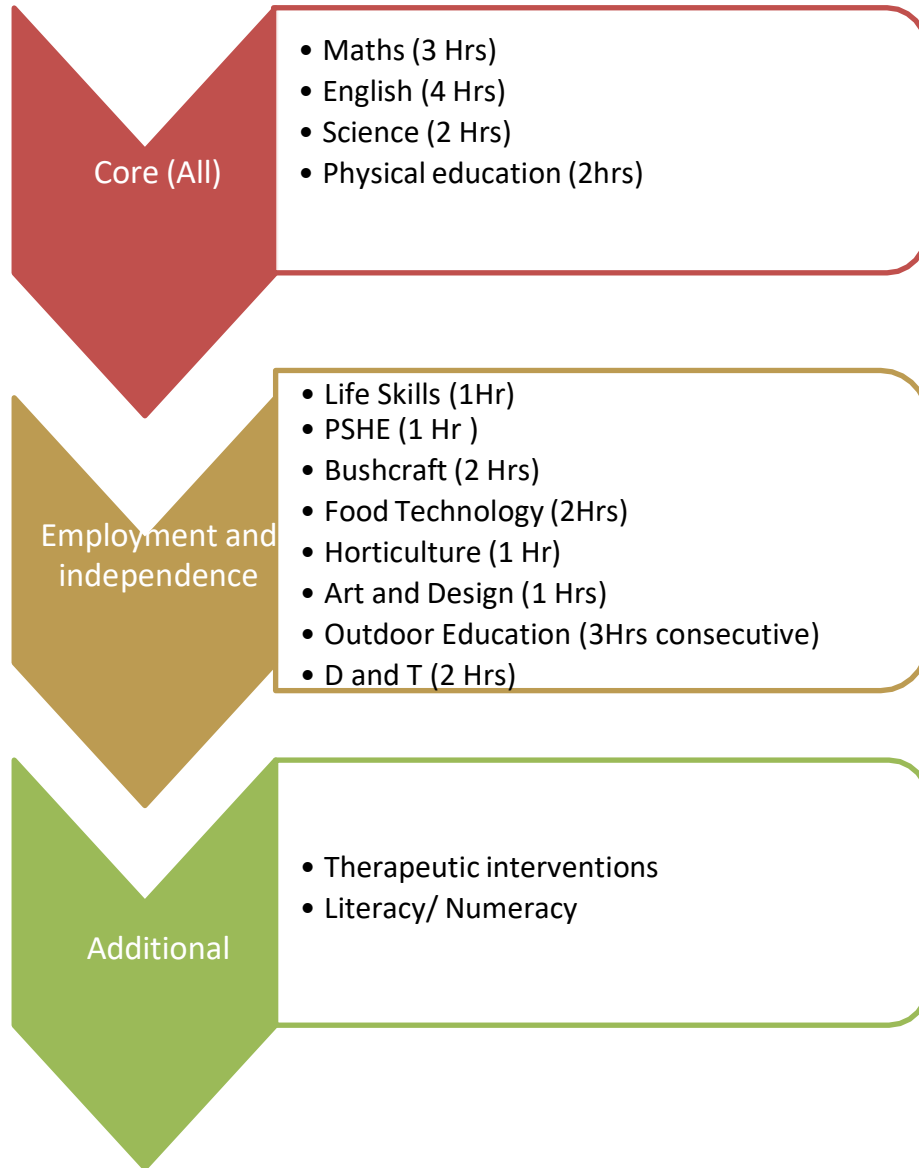

**Wendover Garden View Transition
phase curriculum (Y7 & Y8)**

**Wendover Garden View Transition
curriculum Y9**

The qualifications available to study are as follows;

Subject	GCSE or equivalent qualification	Entry level or equivalent
Science	Cambridge iGCSE combined science	AQA Entry Level certificate (L1 – L3)
Maths	Cambridge iGCSE	Edexcel Maths award in number & measure (L1 & L2), AQA Entry Level Certificate
English	Cambridge iGCSE English Language	AQA Step up to English awards, Bronze (EL1), silver (EL2) and Gold (EL3).
Art and Design	Edexcel GCSE, Btec Art and design Practice Level 1 and Level 2	
PE	Edexcel GCSE	Sports leaders L1/ L2
Mechanics		IMI entry level 3
Food Technology	Btec Home cooking level 1 and Level 2	
Duke of Edinburgh	Gold, Silver and Bronze award	
iTech	IT users Btec Level 1 and Level 2	IT users Btec entry level award